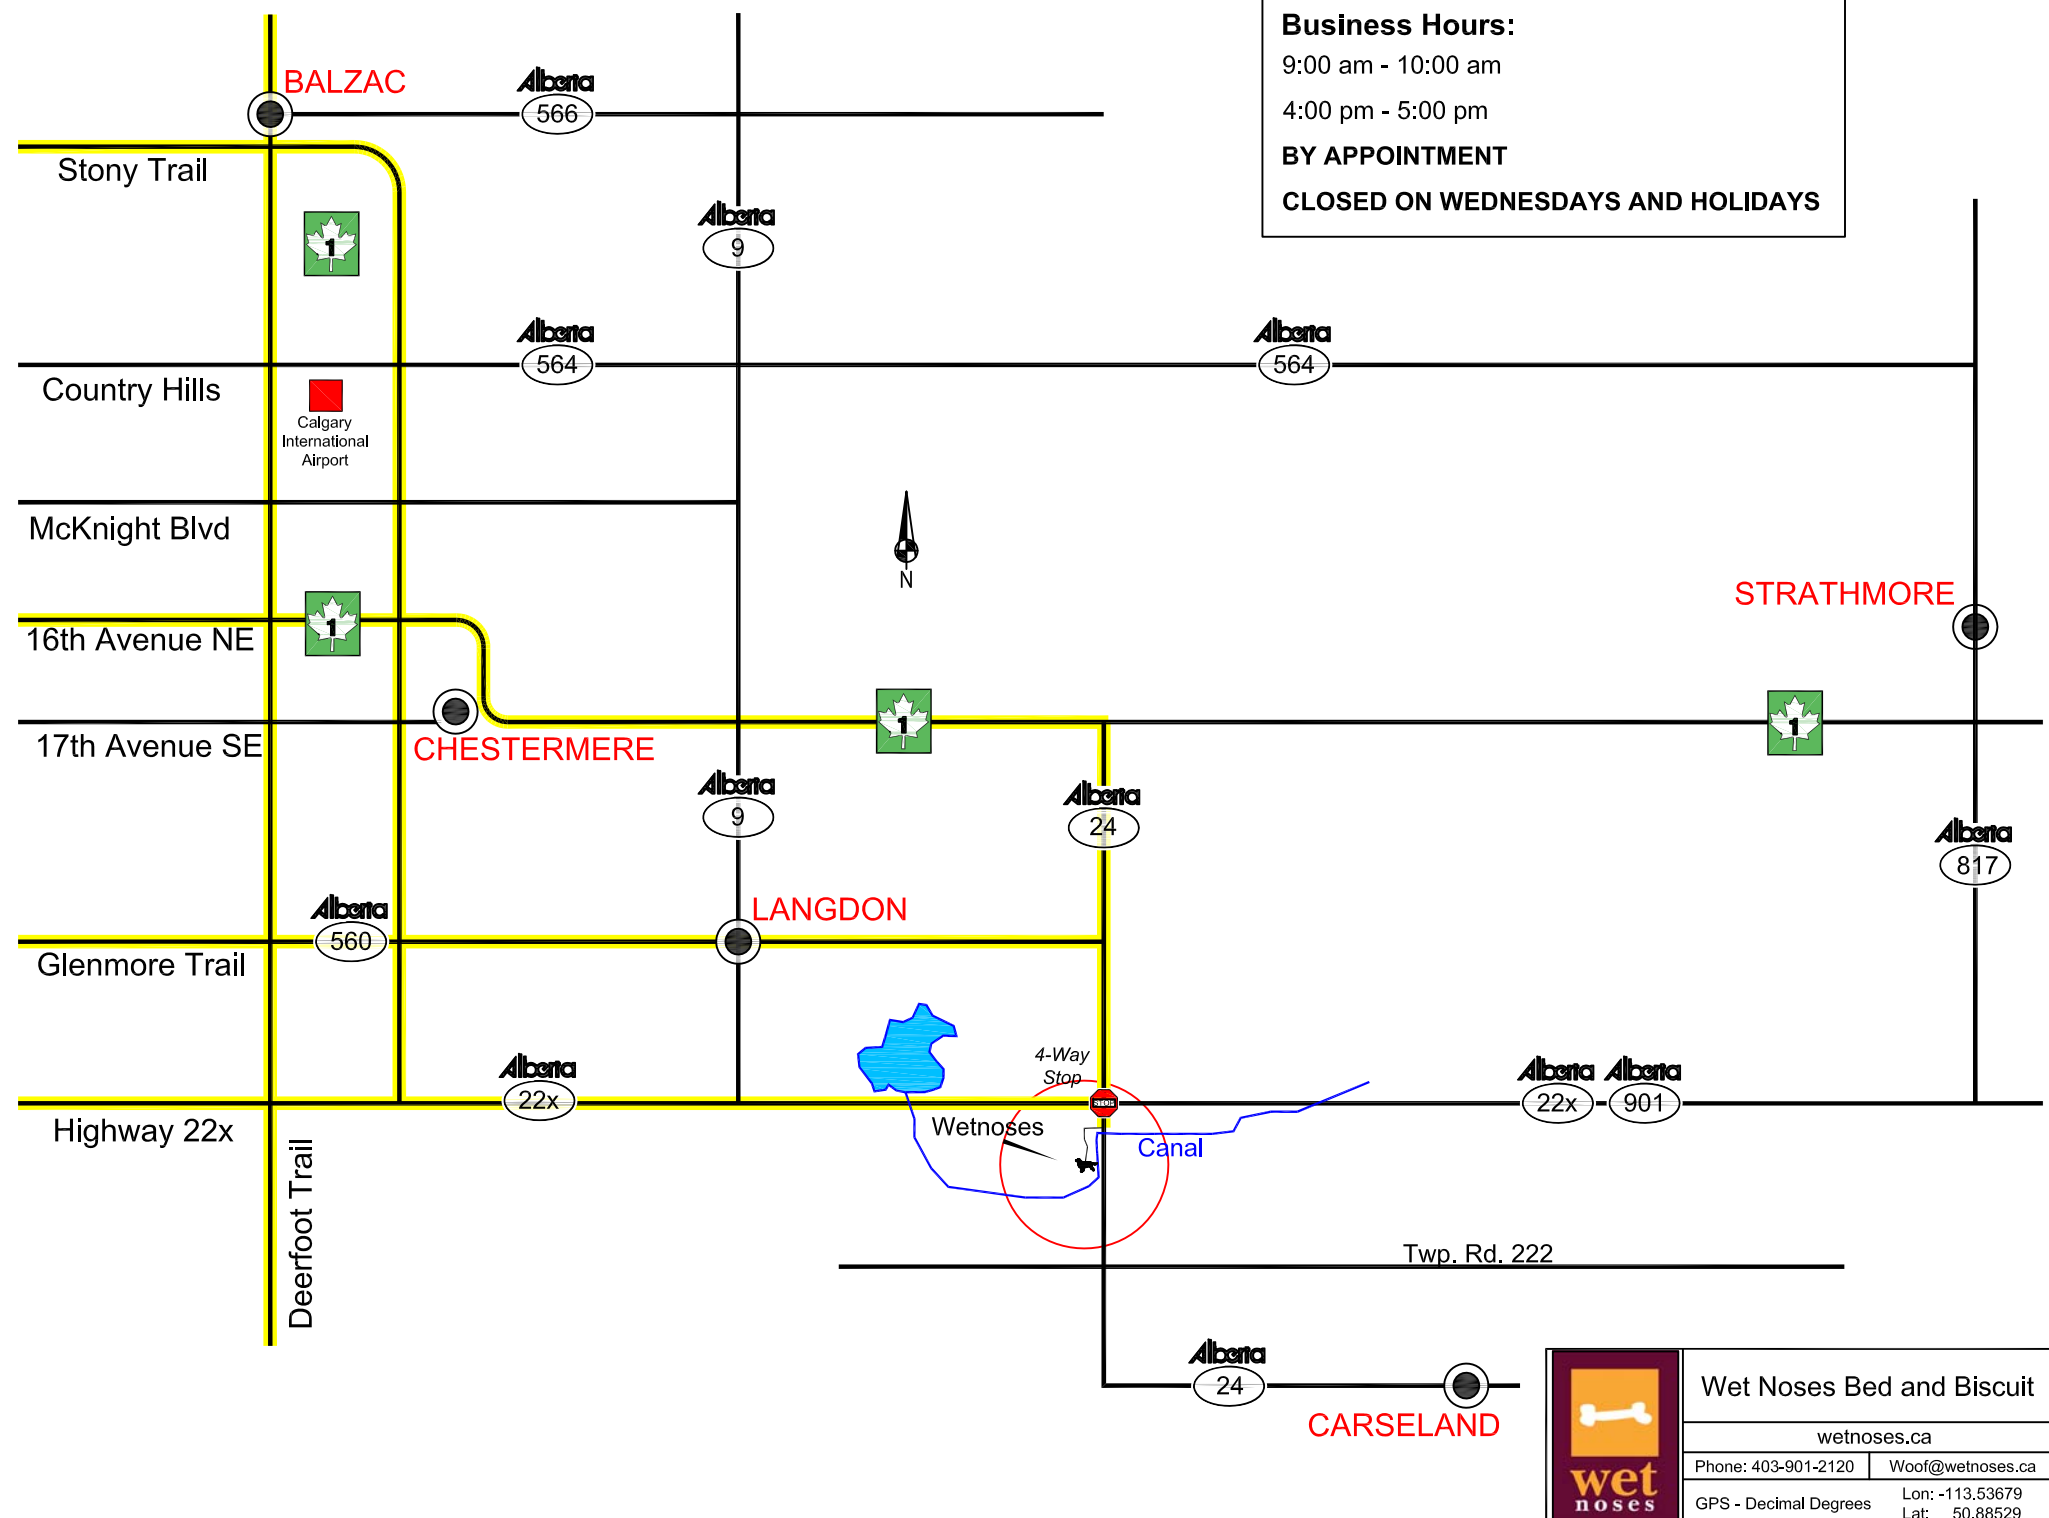

Business Hours:
 9:00 am - 10:00 am
 4:00 pm - 5:00 pm
BY APPOINTMENT
CLOSED ON WEDNESDAYS AND HOLIDAYS

Wet Noses Bed and Biscuit
 wetnoses.ca
 Phone: 403-901-2120 | Woof@wetenoses.ca
 GPS - Decimal Degrees Lon: -113.53679
 Lat: 50.88529

◀ Calgary - 15 min

4-Way Stop
Intersection of 22x & Hwy 24

Our Gravel Driveway is 2.4 km South of the 4-Way Stop at 22x & Hwy 24. You will see these markers indicating the bridge over the canal. You must take the road to the **right / west - BEFORE THE BRIDGE**. If you pass these markers at the bridge, you missed the driveway. Our driveway is 1km long.

264

Driveway

Canal

Wet Noses

Image © 2015 DigitalGlobe
© 2014 Google

Wet Noses Bed and Biscuit

wetnoses.ca

Phone: 403-901-2120 Woof@wetnoses.ca

GPS - Decimal Degrees Lon: -113.53679
Lat: 50.88529